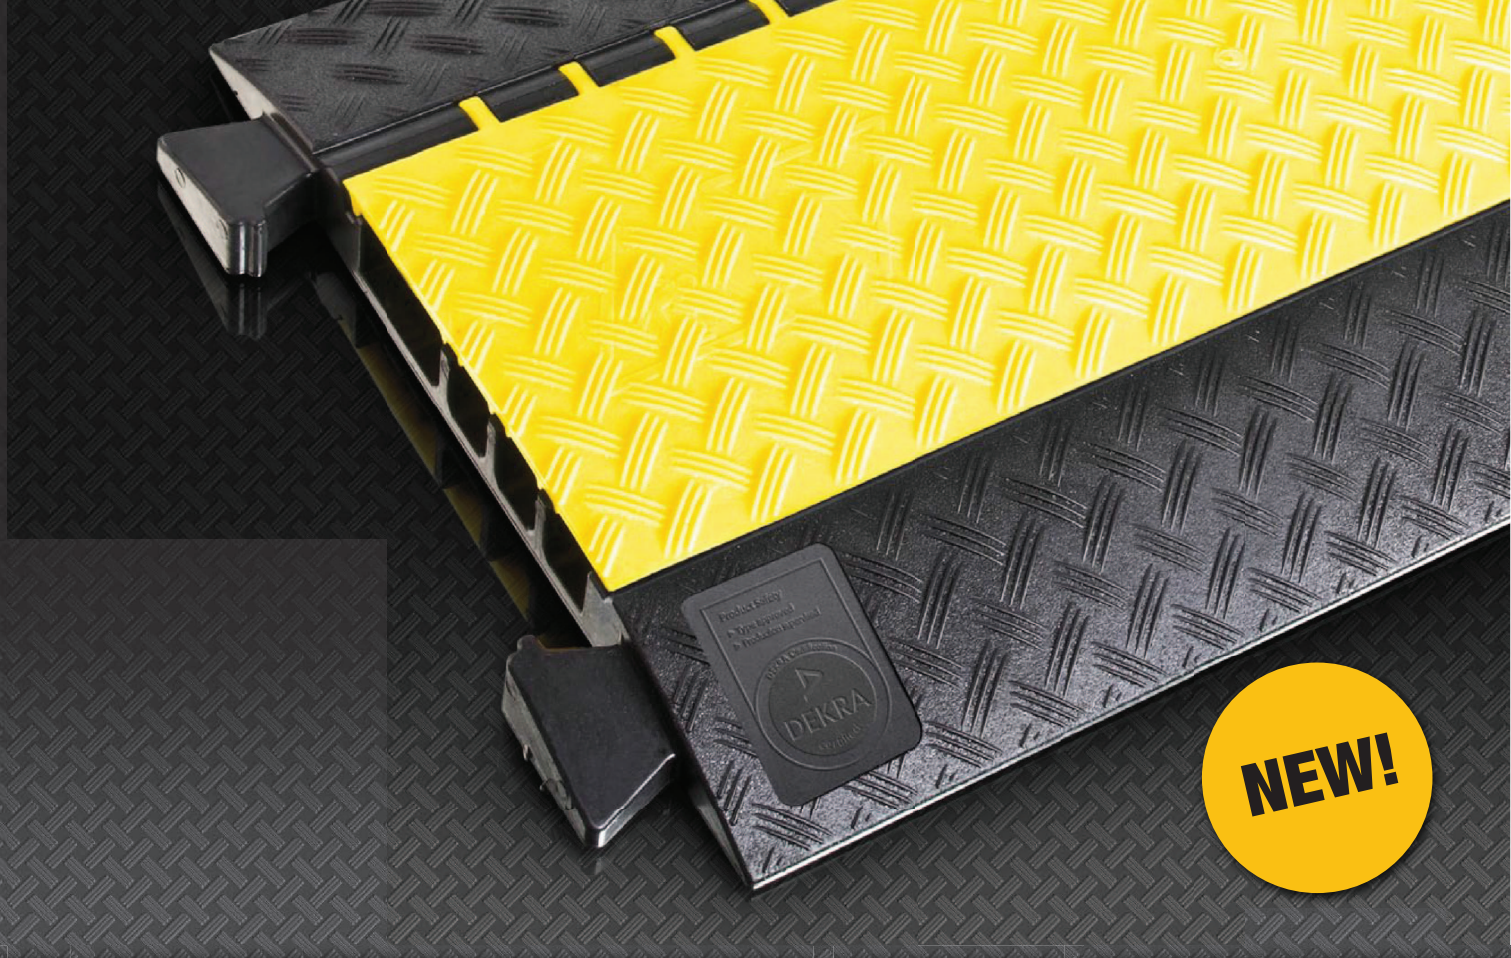

RANGE OF APPLICATION

Trade fairs / walkways / marketplaces / Christmas markets / workshops / warehouses / shopping centres / department stores / construction sites, streets, etc.

DEFENDER® MIDI 4C

4 MEDIUM CHANNELS – 1 BIG CHANNEL FOR FIRE HOSE

SPECIFICATIONS

Art. No.:	85301
Product:	4-channel cable protector
Channel W x H:	34 x 36 mm (channels 1 to 3), 80 x 36 mm (channel 4)
Material:	TPU (Thermoplastic Polyurethane)
Shore A hardness:	88 ± 4
Load capacity:	B2 (B1 also available)
Fire rating:	Approx 5 tons per typical tyre imprint (20 x 20 cm)
Resistant to:	most acids, oils, gasoline
Length:	890 mm
Width:	542 mm
Height:	52 mm
Weight:	11.5 kg

DEFENDER® MIDI 4C END RAMP

Art. No. 85308

NEW!