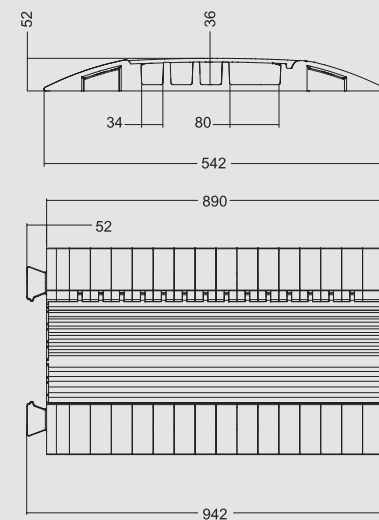

* dimensions in mm