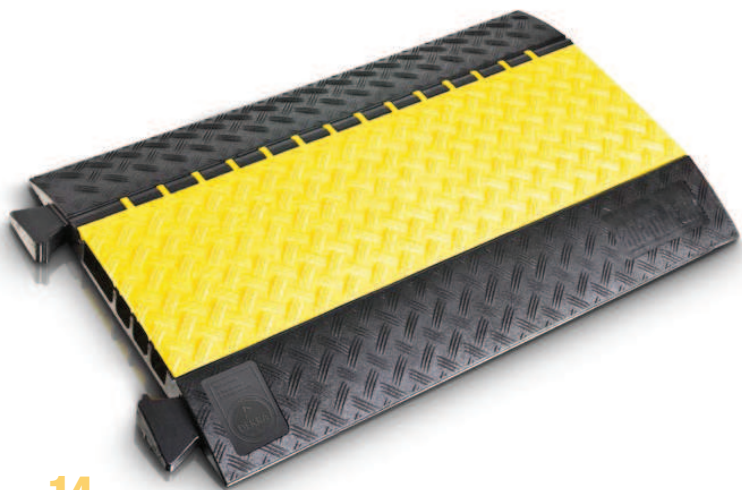

RANGE OF APPLICATION

Trade fairs / walkways / marketplaces / Christmas markets / workshops / warehouses / shopping centres / department stores / construction sites, streets, etc.

DEFENDER® MIDI 4C

4 MEDIUM CHANNELS – 1 BIG CHANNEL FOR FIRE HOSE

SPECIFICATIONS

Art. No.:	85301
Product:	4-channel cable protector
Channel W x H:	34 x 36 mm (channels 1 to 3), 80 x 36 mm (channel 4)
Material:	TPU (Thermoplastic Polyurethane)
Shore A hardness:	88 ± 4
Load capacity:	B2 (B1 also available)
Fire rating:	Approx 5 tons per typical tyre imprint (20 x 20 cm)
Resistant to:	most acids, oils, gasoline
Length:	890 mm
Width:	542 mm
Height:	52 mm
Weight:	11.5 kg

DEFENDER® MIDI 4C END RAMP

Art. No. 85308

NEW!

* dimensions in mm