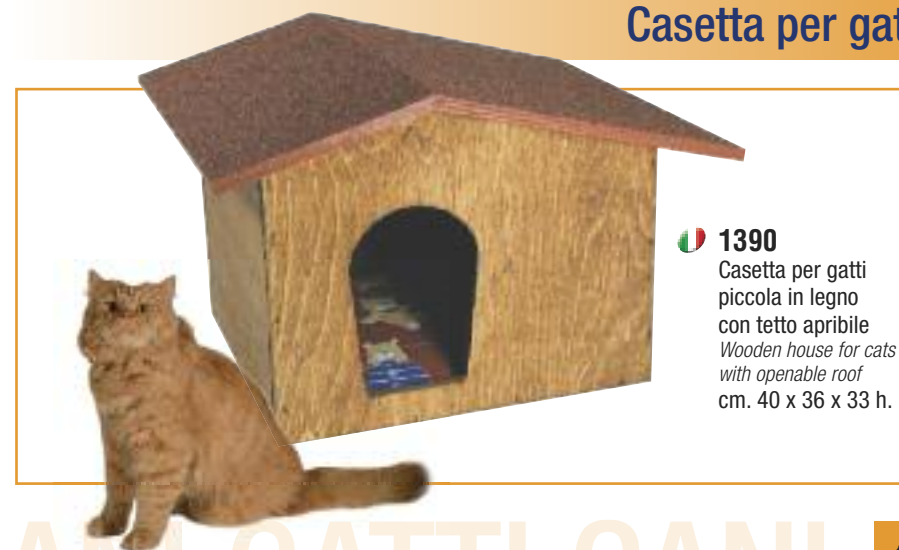

Wooden kennel, nordic pine logs, composed of 20 mm. semi-trunk boards. The kennels have hinges on the back which allow to lift the structure and clean the inside.

Misure esterne di base
External measures of base

-  **1396.1** cm. 40 x 60 x 60 h.
-  **1396.2** cm. 50 x 70 x 70 h.
-  **1396.3** cm. 60 x 80 x 80 h.
-  **1396.4** cm. 70 x 90 x 90 h.
-  **1396.5** cm. 80 x 108 x 105 h.

CUCCIA IN LEGNO "DOGVILLE"
con tetto apribile coibentato
Openable wooden kennel with caulked roof

-  **1398.2** cm. 63 x 80 x 77 h.
-  **1398.3** cm. 74 x 94 x 91 h.
-  **1398.4** cm. 84 x 110 x 103 h.

Casetta per gatti

-  **1390**
Casetta per gatti piccola in legno con tetto apribile
Wooden house for cats with openable roof
cm. 40 x 36 x 33 h.