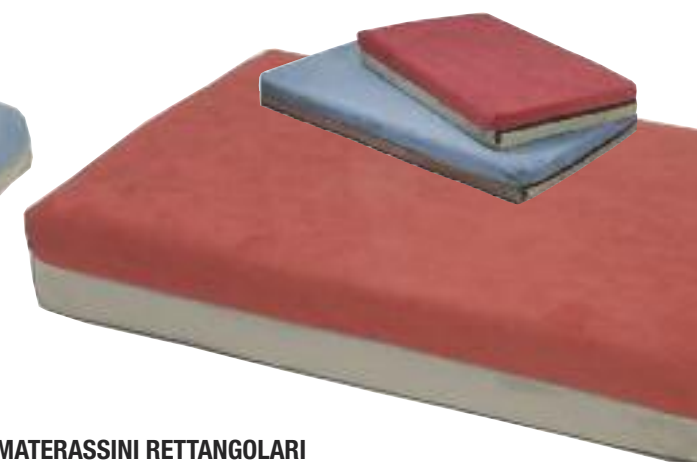

**MATERASSINI RETTANGOLARI
SFODERABILI IN GOMMAPIUMA**
*Rectangular mattresses removable cover
con cerniera lampo - with zip*

- **1208.060** cm. 55 x 40 x 8 h.
- **1208.080** cm. 70 x 50 x 8 h.