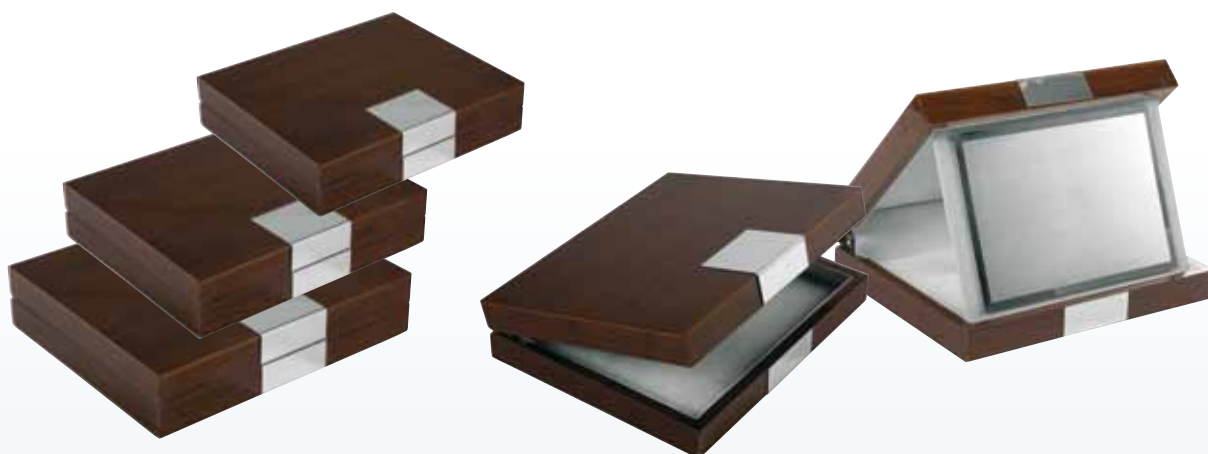

Art./Ref	Material	Misure/Size	Pack	Targa / Plate	
				Art./Ref	Misure/Size
A40BOX	Wood / Legno	23x19 h.5	2	TG1484 B/SU	18x13 cm
A41BOX	Wood / Legno	26x21 h.5	2	TG1486 B/SU	20x15 cm
A42BOX	Wood / Legno	28x24 h.5	2	TG1488 B/SU	23x18 cm