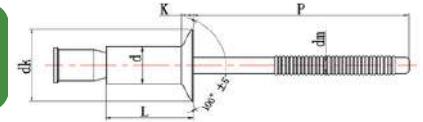

ACCIAIO/ACCIAIO TESTA SVASATA
STEEL/STEEL COUNTERSUNK HEAD

BR213