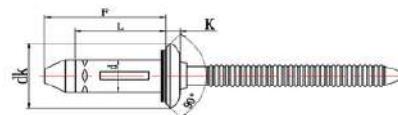

Ø	L	GRIP RANGE	CODICE / CODE
6,3	23,2	3,8 - 6,4	BR07863232
	29,6	6,4 - 12,7	BR07863296

MONEL/INOX TESTA TONDA
MONEL/ST.STEEL DOME HEAD

BR079

Ø	L	GRIP RANGE	CODICE / CODE
6,3	20,7	1,0 - 6,4	BR07963207
	23,9	3,2 - 9,5	BR07963239

RIVETTATRICE per l'installazione
recommended **RIVETING TOOL**

IERO T.0 a Batteria

Ø 5,2 mm - 7,8 mm
Corsa 25mm
Forza 12000N
Peso 2,15kgs

IERO T.0 Battery powered

Ø 5,2 mm - 7,8 mm
Stroke 25mm
traction Power 12000N
Weight 2,15kgs