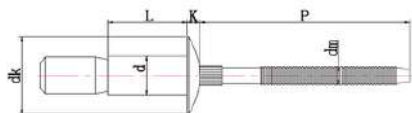

ACCIAIO/ACCIAIO TESTA TONDA
STEEL/STEEL DOME HEAD

BR050

∅	L	GRIP RANGE	CODICE / CODE
4,8	10,0	1,6-6,9	BR0504810
	14,0	1,6-11,0	BR0504814
6,4	14,0	2,0-9,5	BR0506414
	20,0	2,0-15,9	BR0506420
	26,0	14,7 - 22,2	BR0506426
	33,0	21,1 - 28,6	BR0506433
	39,0	27,4 - 35	BR0506439
9,8	21,0	3,0 - 15,9	BR0509821