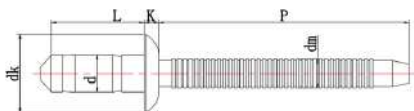

Ø	L	GRIP RANGE	CODICE / CODE
3,2	8,7	1,0 - 3,0	BR0473287
	11,3	3,0 - 5,0	BR04732113
	13,6	5,0 - 7,0	BR04732136
4,0	10,1	1,0 - 3,0	BR04740101
	12,1	3,0 - 5,0	BR04740121
	15,1	5,0 - 7,0	BR04740151
	17,0	7,0 - 9,0	BR04740170
4,8	12,1	1,0 - 3,0	BR04748121
	14,6	3,0 - 5,0	BR04748146
	17,6	5,0 - 7,0	BR04748176
6,0	14,2	1,0 - 3,0	BR04760142
	17,2	3,0 - 5,0	BR04760172
	20,2	5,0 - 7,0	BR04760202
	23,2	7,0 - 9,0	BR04760232