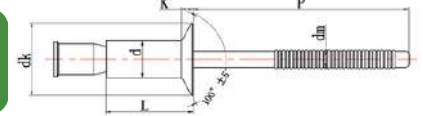

INOX A2/INOX A2 TESTA SVASATA
STAINL. STEEL A2/A2 COUNTERSUNK HEAD

BR214