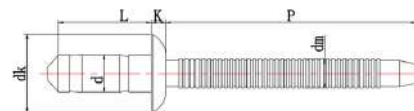

TUDINOX

INOX A2/INOX A2 TESTA TONDA
STAINLESS STEEL A2/A2 DOME HEAD

BR046

Ø	L	GRIP RANGE	CODICE / CODE
3,2	8,9	1,0-3,0	BR0463289
	11,4	3,0-5,0	BR04632114
	13,6	5,0-7,0	BR04632136
4,0	10,1	1,0-3,0	BR04640101
	12,5	3,0-5,0	BR04640125
	15,1	5,0-7,0	BR04640151
4,8	12,9	1,5-3,5	BR04648129
	15,5	3,5-6,0	BR04648155
	18,5	6,0-8,5	BR04648185