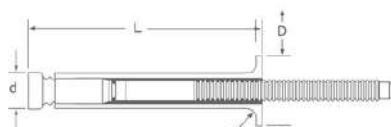

FLOORPLY

ACCIAIO/ACCIAIO TESTA TONDA
STEEL/STEEL DOME HEAD

BR205

ϕ	L	GRIP RANGE	CODICE / CODE
8	54,0	19,0-35,0	BR20580540