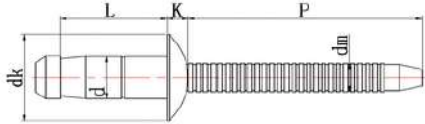

H-LOCK

INOX A2/INOX A2 TESTA TONDA
STAINLESS STEEL A2/A2 DOME HEAD

BR058