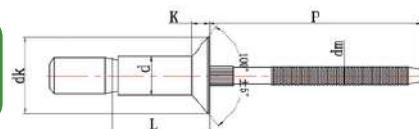

ACCIAIO/ACCIAIO TESTA SVASATA
STEEL/STEEL COUNTERSUNK HEAD

BR051

∅	L	GRIP RANGE	CODICE / CODE
4,8	13,0	3,2-8,4	BR0514813
	17,0	7,7-12,7	BR0514817
6,4	17,0	4,1-12,1	BR0516417
	23,5	10,5-18,4	BR05164235
9,8	25,0	6,1 - 19,1	BR0519825

INOX A2/INOX A2 TESTA TONDA
STAINLESS STEEL A2/A2 DOME HEAD

BR072