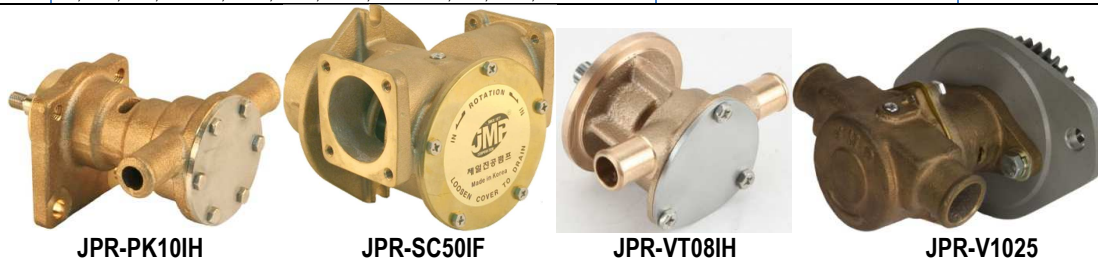

**LUGGER - MITSUBISHI
MTU**

MTU	SERIES 60	23525078, 23522735	JPR - G6500	€ 2.687	9000-01
Northern Lights	M643, M643K, M643M, NL643, M673, M673D, M673L, M673L2, M673L3, M673LD2, M673LD3, NL673, NL673L, NL673L2, NL673L3	NL-25-12007	JPR - NL08IH	€ 326	7071-01
Northern Lights	M16C, M20CL, M20CR, M20CR2, M20CRW2, M753K, M753W, M753W2, NL753K, NL753W, NL753W2, M773LW2, M773LW3, NL773LW3, M843JK, M843NK, M843NW2, M843NW3, NL843JK, NL843NK, NL843NW2, NL843NW3, M844K, M844LK, M844K2, M844LK2, M844LW2, M844W2, NL844K, NL844LK, NL844K2, NL844LK2, NL844LW2, NL844W2, M854-20N	NL-25-12057	JPR - NL10IP	€ 424	7100-01
Northern Lights	M864K, M864W, M864W3, M964, M984K, M984W	NL-25-15405	JPR - NL10IP02	€ 424	7100-01
Northern Lights	M30CW, M38CR2, M944T, M944W, NL944D2, NL944T	NL-25-11202	JPR - NL20IP	€ 543	7400-01
Northern Lights	M1064A, M1064D, M1064H, M1064T, MP40C2, MP55C2, MP65C2, NL1064	NL-25-19522, NL-25-19501	JPR - JD25UH	€ 507	7400-01
Perkins	Perama M20	14501730	JPR - PK10IH	€ 313	7001-01
Perkins	Perama M25, M30, M35, M35HD 20 (100 series: 103-06, 103-09, 103-10)	145016941	JPR - VP0010DB	€ 367	7051-01
Scania	D8, DN9, DS9, D11M01, DN11, DS11, DSI11, DSI11M01, D14, DS14, DSI14	1785018	JPR - SC50IF	€ 1.185	8301-01